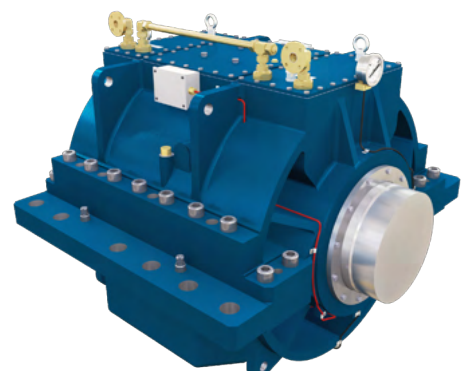

Naval

Michell Bearings has over 100 years' of experience in designing bearings for the naval industry.

The company's bearings are installed on more than 500 vessels for over 41 navies across the world, from aircraft carriers, destroyers and frigates to fast combat ships and submarines. Michell Bearings has a long history of producing exceptionally engineered bearings that withstand the test of time.

Our in house engineering team has provided innovative engineering solutions to suit each individual application, including various thrust and radial bearing configurations. Our designs are proven to withstand shock conditions and can include self-contained water cooling features, thrust measurement and resonance changing capability.

- Main propulsion thrust blocks
- Propeller shaft bearings
- Propulsion motor bearings
- Gearbox thrust internals
- Bulkhead sealing glands
- Ancillary equipment
- Thrust meter and vibration damping system